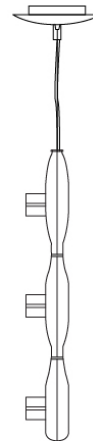

SPACE SUSPENSION

D91122

GENERAL

Series: Space
Brand: Milan
Division: Design
Mounting Type: Suspension
Mounting Location: Ceiling
Subcategory: Pendant

PHYSICAL

Shape: Abstract
Width (mm): 108
Width (in): 4 ¼
Height (mm): 730
Height (in): 28
Weight (kg): 1.4
Weight (lbs): 3
Fixture Finish: Metallic Gray
Fixture Material: Aluminum

ELECTRICAL

Number of Lamps: 3
Lamp Type: LED Retrofit
Lamp Shape: T4
Bulb Included: Bulb Not Included
Total Output Wattage (W): 9
Max. Wattage Per Lamp (W): 3
Lamp Base: G9
Input Voltage (V): 120

LED

OPTICAL

RATINGS AND CERTIFICATIONS

Certified By: CSA Certified to UL and CSA Standards
IP rating: IP20

108mm 4 ¼"

730mm 28 ¾"