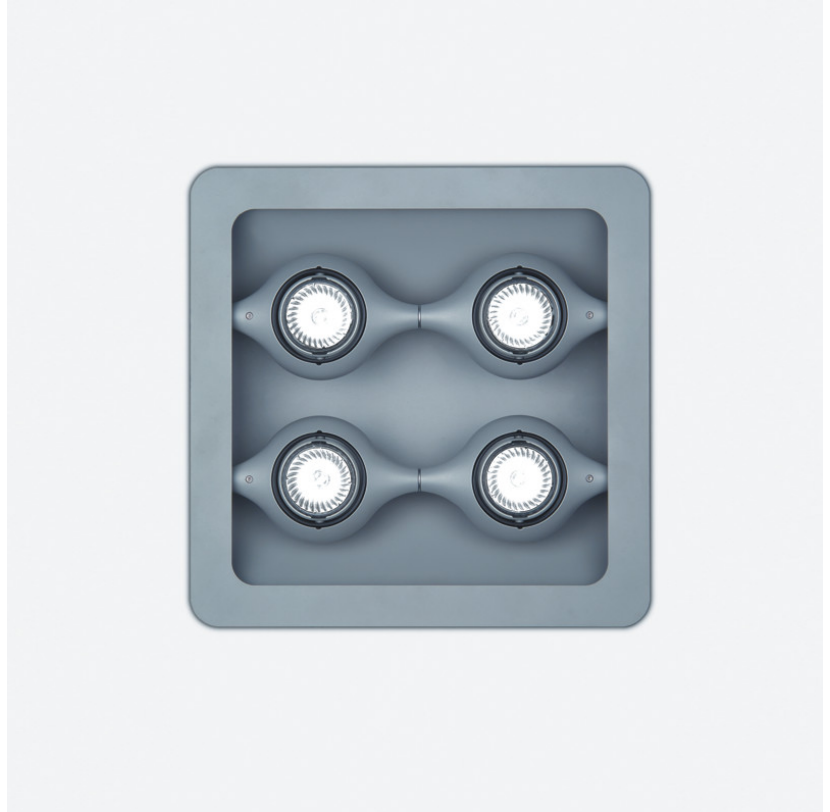

SPACE RECESSED

D96006

PROJECT	_____
TYPE	_____
NOTES	_____
QUANTITY	_____
DATE	_____

GENERAL

Series: Space
Brand: Milan
Division: Design
Mounting Type: Recessed
Mounting Location: Ceiling
Subcategory: Downlight

PHYSICAL

Shape: Square
Length (mm): 387
Length (in): 15 1/4
Width (mm): 387
Width (in): 15 1/4
Height (mm): 89
Height (in): 3 1/2
Light Distribution: Direct
Weight (kg): 3.2
Weight (lbs): 7
Diffuser: Glass - Sold Separately
Fixture Finish: Metallic Gray
Fixture Material: Metal

ELECTRICAL

Number of Lamps: 4
Lamp Type: LED Retrofit
Lamp Shape: MR16
Bulb Included: Bulb Not Included
Total Output Wattage (W): 20
Max. Wattage Per Lamp (W): 5
Lamp Base: GU10
Housing: Non - IC rated remodel housing is for use in non - insulated areas or where insulation is at least 3
Input Voltage (V): 120

LED

OPTICAL

RATINGS AND CERTIFICATIONS

Certified By: CSA Certified to UL and CSA Standards
IP rating: IP20