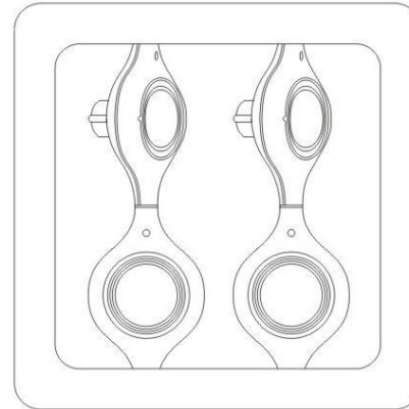

SPACE RECESSED

D96006

PROJECT	_____
TYPE	_____
NOTES	_____
QUANTITY	_____
DATE	_____

GENERAL

Series: Space
Brand: Milan
Division: Design
Mounting Type: Recessed
Mounting Location: Ceiling
Subcategory: Downlight

PHYSICAL

Shape: Square
Length (mm): 387
Length (in): 15 1/4
Width (mm): 387
Width (in): 15 1/4
Height (mm): 89
Height (in): 3 1/2
Light Distribution: Direct
Weight (kg): 3.2
Weight (lbs): 7
Diffuser: Glass - Sold Separately
Fixture Finish: Metallic Gray
Fixture Material: Metal

ELECTRICAL

Number of Lamps: 4
Lamp Type: LED Retrofit
Lamp Shape: MR16
Bulb Included: Bulb Not Included
Total Output Wattage (W): 20
Max. Wattage Per Lamp (W): 5
Lamp Base: GU10
Housing: Non - IC rated remodel housing is for use in non - insulated areas or where insulation is at least 3
Input Voltage (V): 120

LED

OPTICAL

RATINGS AND CERTIFICATIONS

Certified By: CSA Certified to UL and CSA Standards
IP rating: IP20